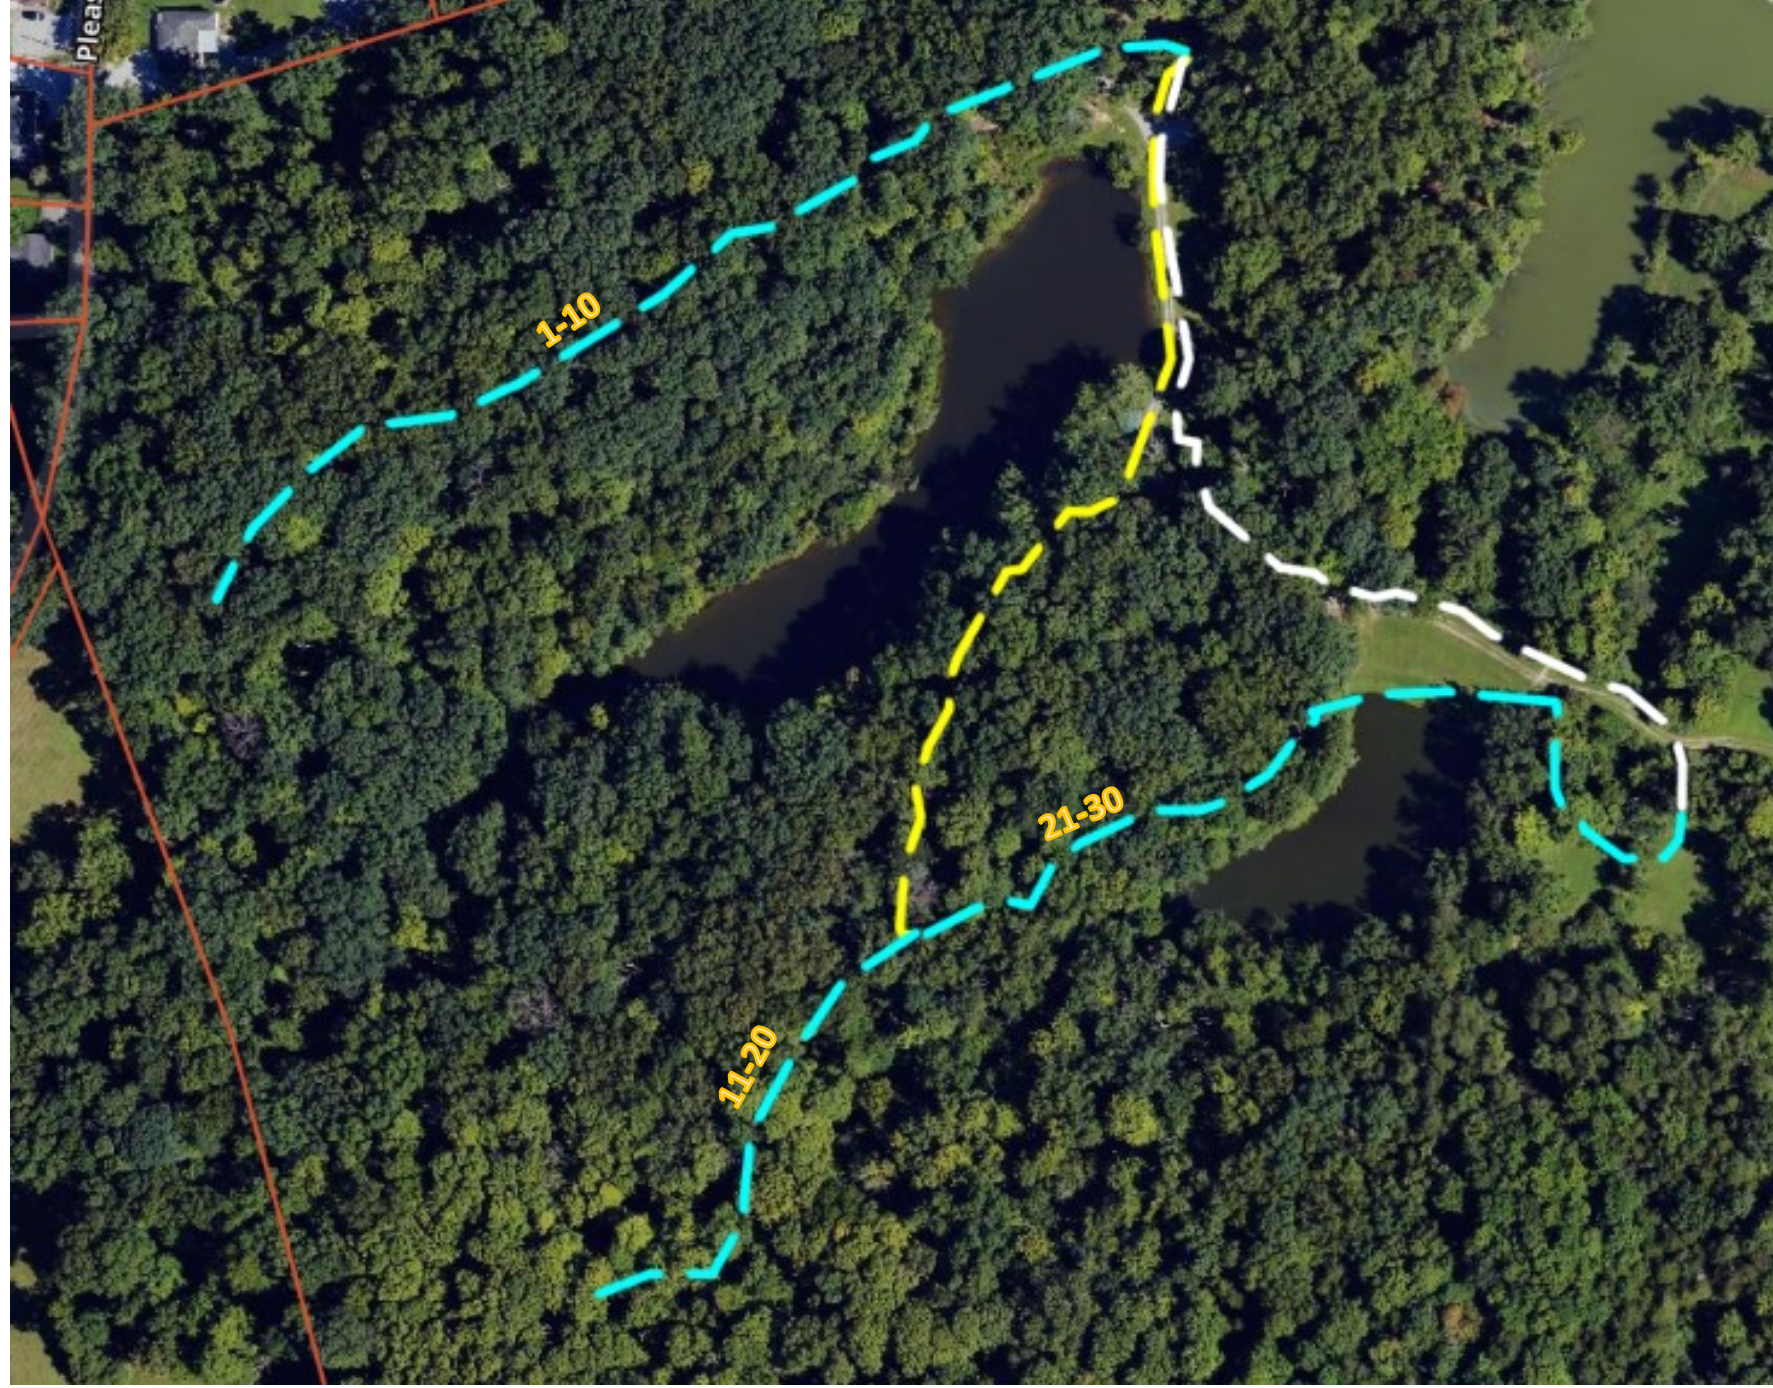

**Bob White Club. Inc.
3-D Archery Course Layout
May 2024**

**Pleasant Ridge Road Entrance
Google: Pleasant Ridge Road & Milton Road
Alexandria, KY 41001**